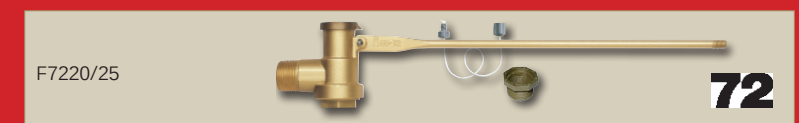

Which Apex Trough Valve do I need?

Stock	Litres/Head/Day	Trough Size	Valve	Flow Rate (L/min)
Dairy 	70	Large-High Demand 1500 Litres	Xcess AXS25/20 XtraFlo AXXF UltraFlo AUF25/20	>300 L/m
Beef 	45	Large-High Demand 1500 Litres	Xcess XS20/25 XtraFlo AXXF UltraFlo AUF25/20	>300 L/m
Dairy 	70	Medium to Large	Xcess XS20/25* Acetyl Full Flow AP Brass Full Flow AB Full Flow F72	Up to 200 L/m
Beef 	45	Medium to Large	Xcess XS20/25* Acetyl Full Flow AP Brass Full Flow AB Full Flow F72	Up to 200 L/m
Horses (grazing) 	36	Medium 500 - 1000 Litres	Xcess XS20/25* Acetyl Full Flow AP Brass Full Flow AB Full Flow F72	Up to 200 L/m
Sheep etc 	4	Small to Medium	Xcess XS20/25* HiLo Brass 225 220P	Up to 50 L/m
Other 		Drinker	Spacesaver SS20 220P	Up to 17 L/m

*NOTE: Xcess flow rate exceeds 300L/m but it is recommended for use in all trough sizes due to the camlock feature.